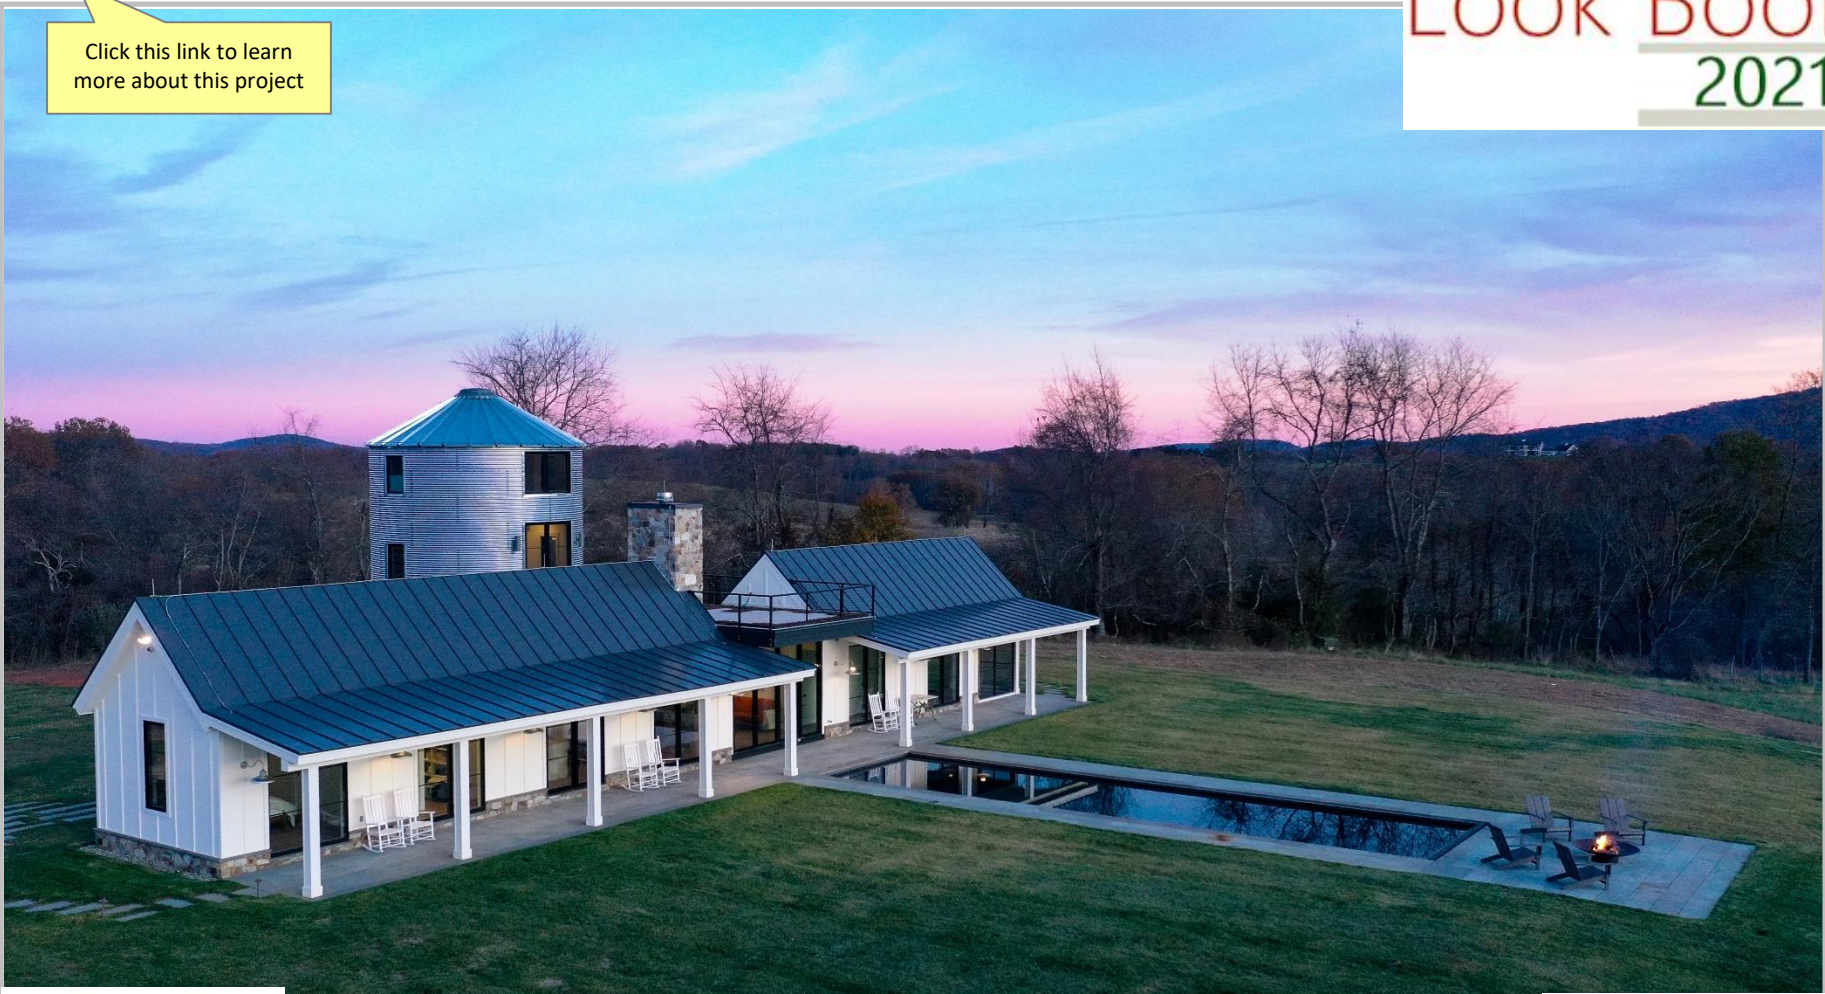

Weekend Retreat SIP House Washington VA

Select SIPs
Structural Insulated Panel Association
Look Book
2021

Click this link to learn more about this project

Kalb Retreat – Washington, VA